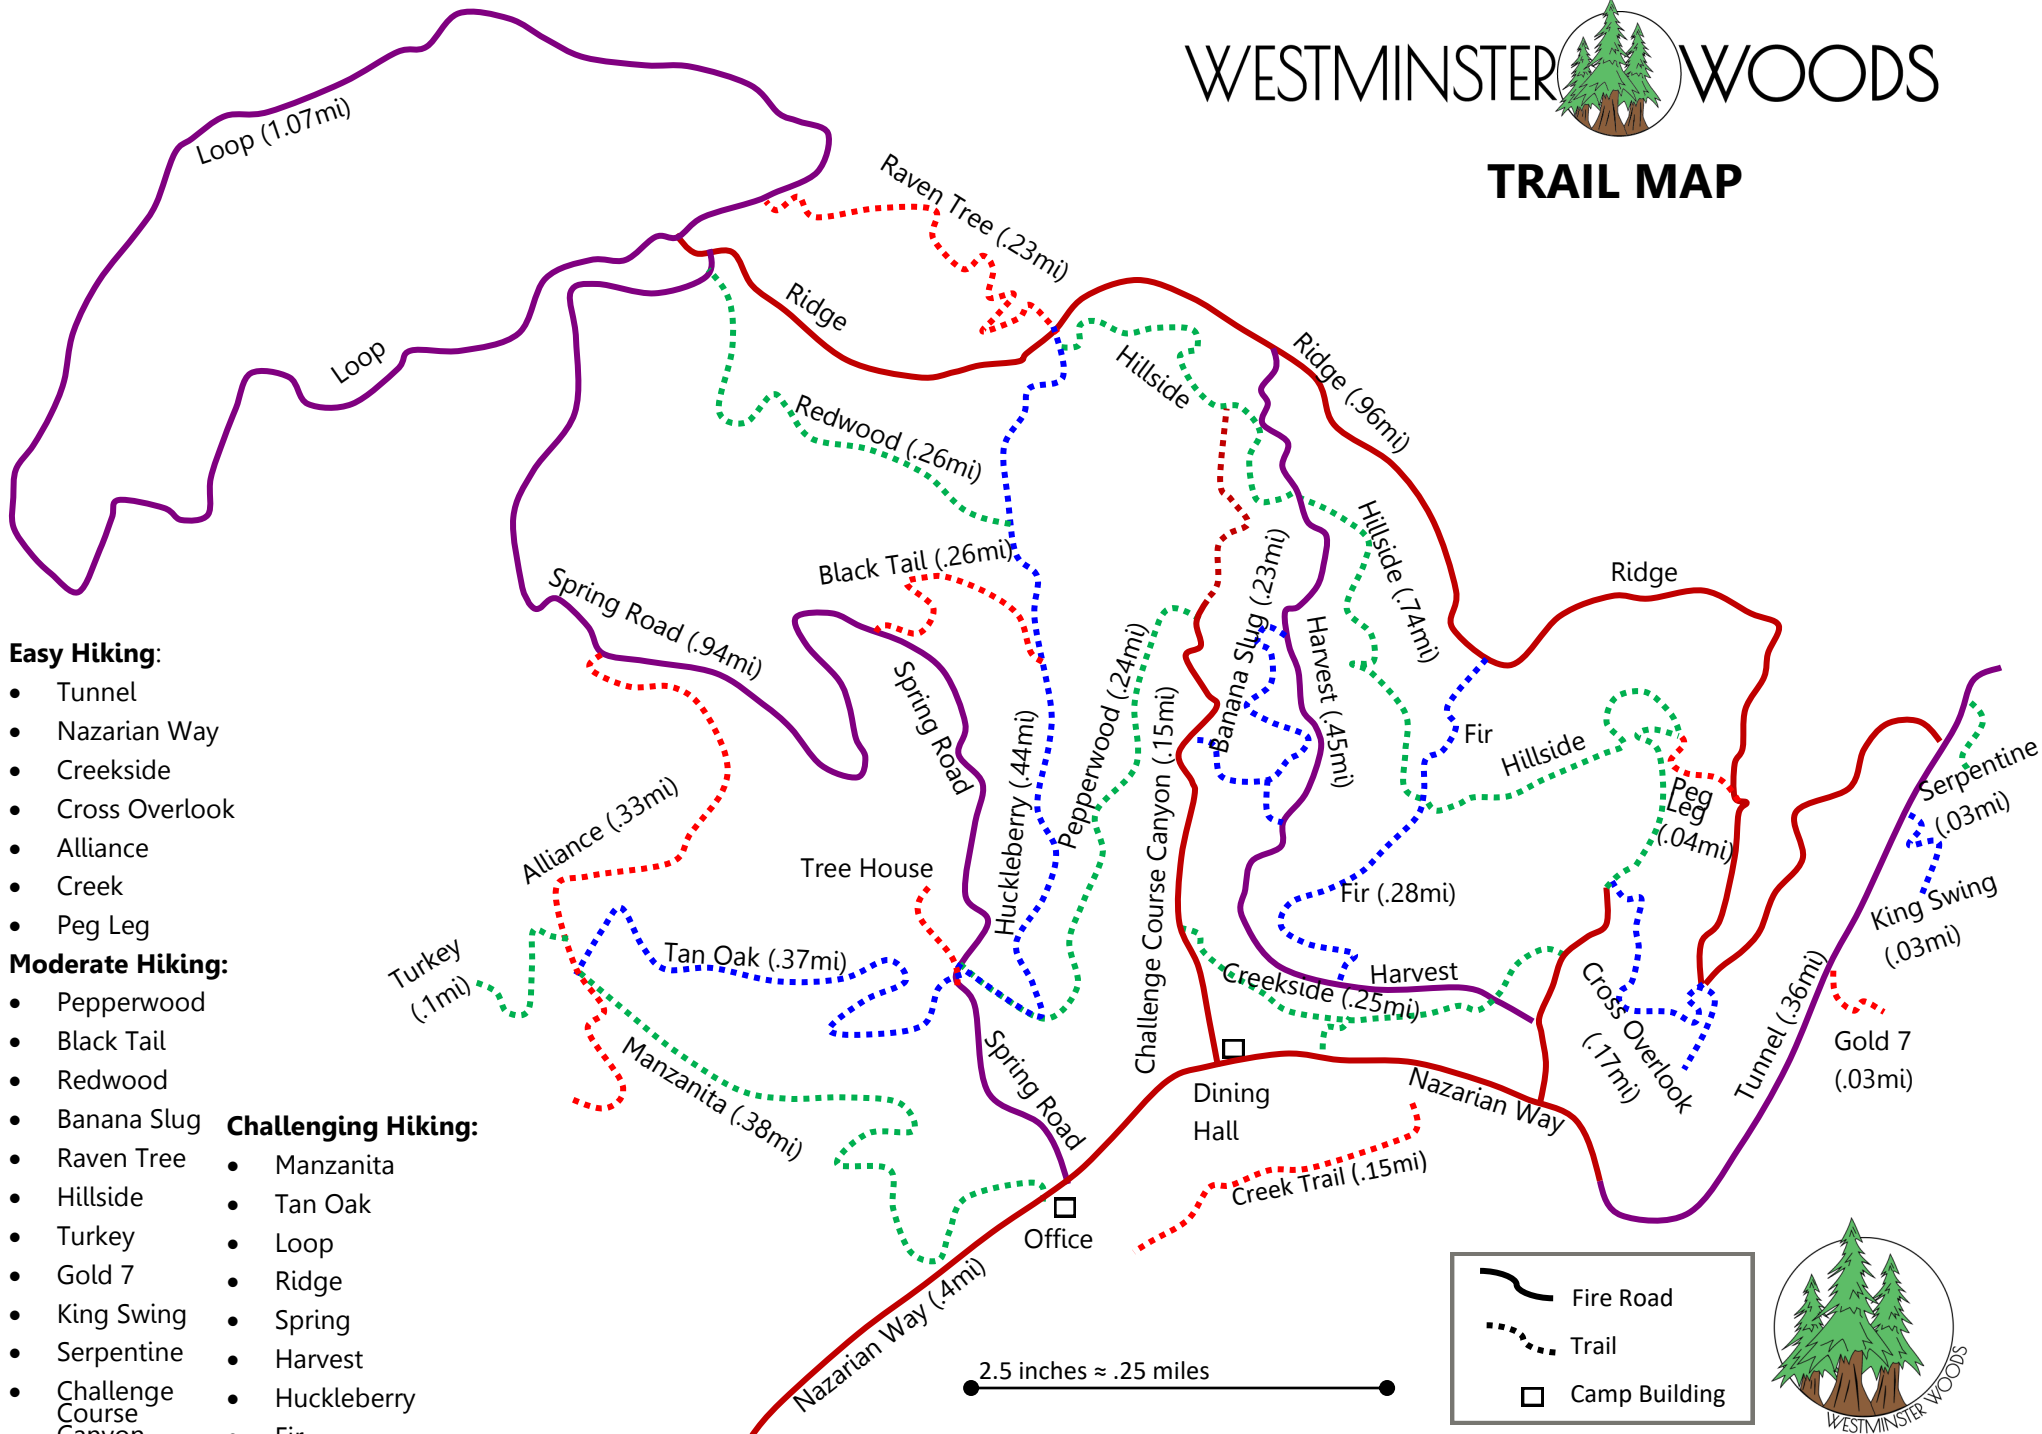

WESTMINSTER WOODS

TRAIL MAP

Easy Hiking:

- Tunnel
- Nazarian Way
- Creekside
- Cross Overlook
- Alliance
- Creek
- Peg Leg

Moderate Hiking:

- Pepperwood
- Black Tail
- Redwood
- Banana Slug

Challenging Hiking:

- Raven Tree
- Hillside
- Turkey
- Gold 7
- King Swing
- Serpentine
- Challenge Course Canyon
- Manzanita
- Tan Oak
- Loop
- Ridge
- Spring
- Harvest
- Huckleberry
- Fir

	Fire Road
	Trail
	Camp Building