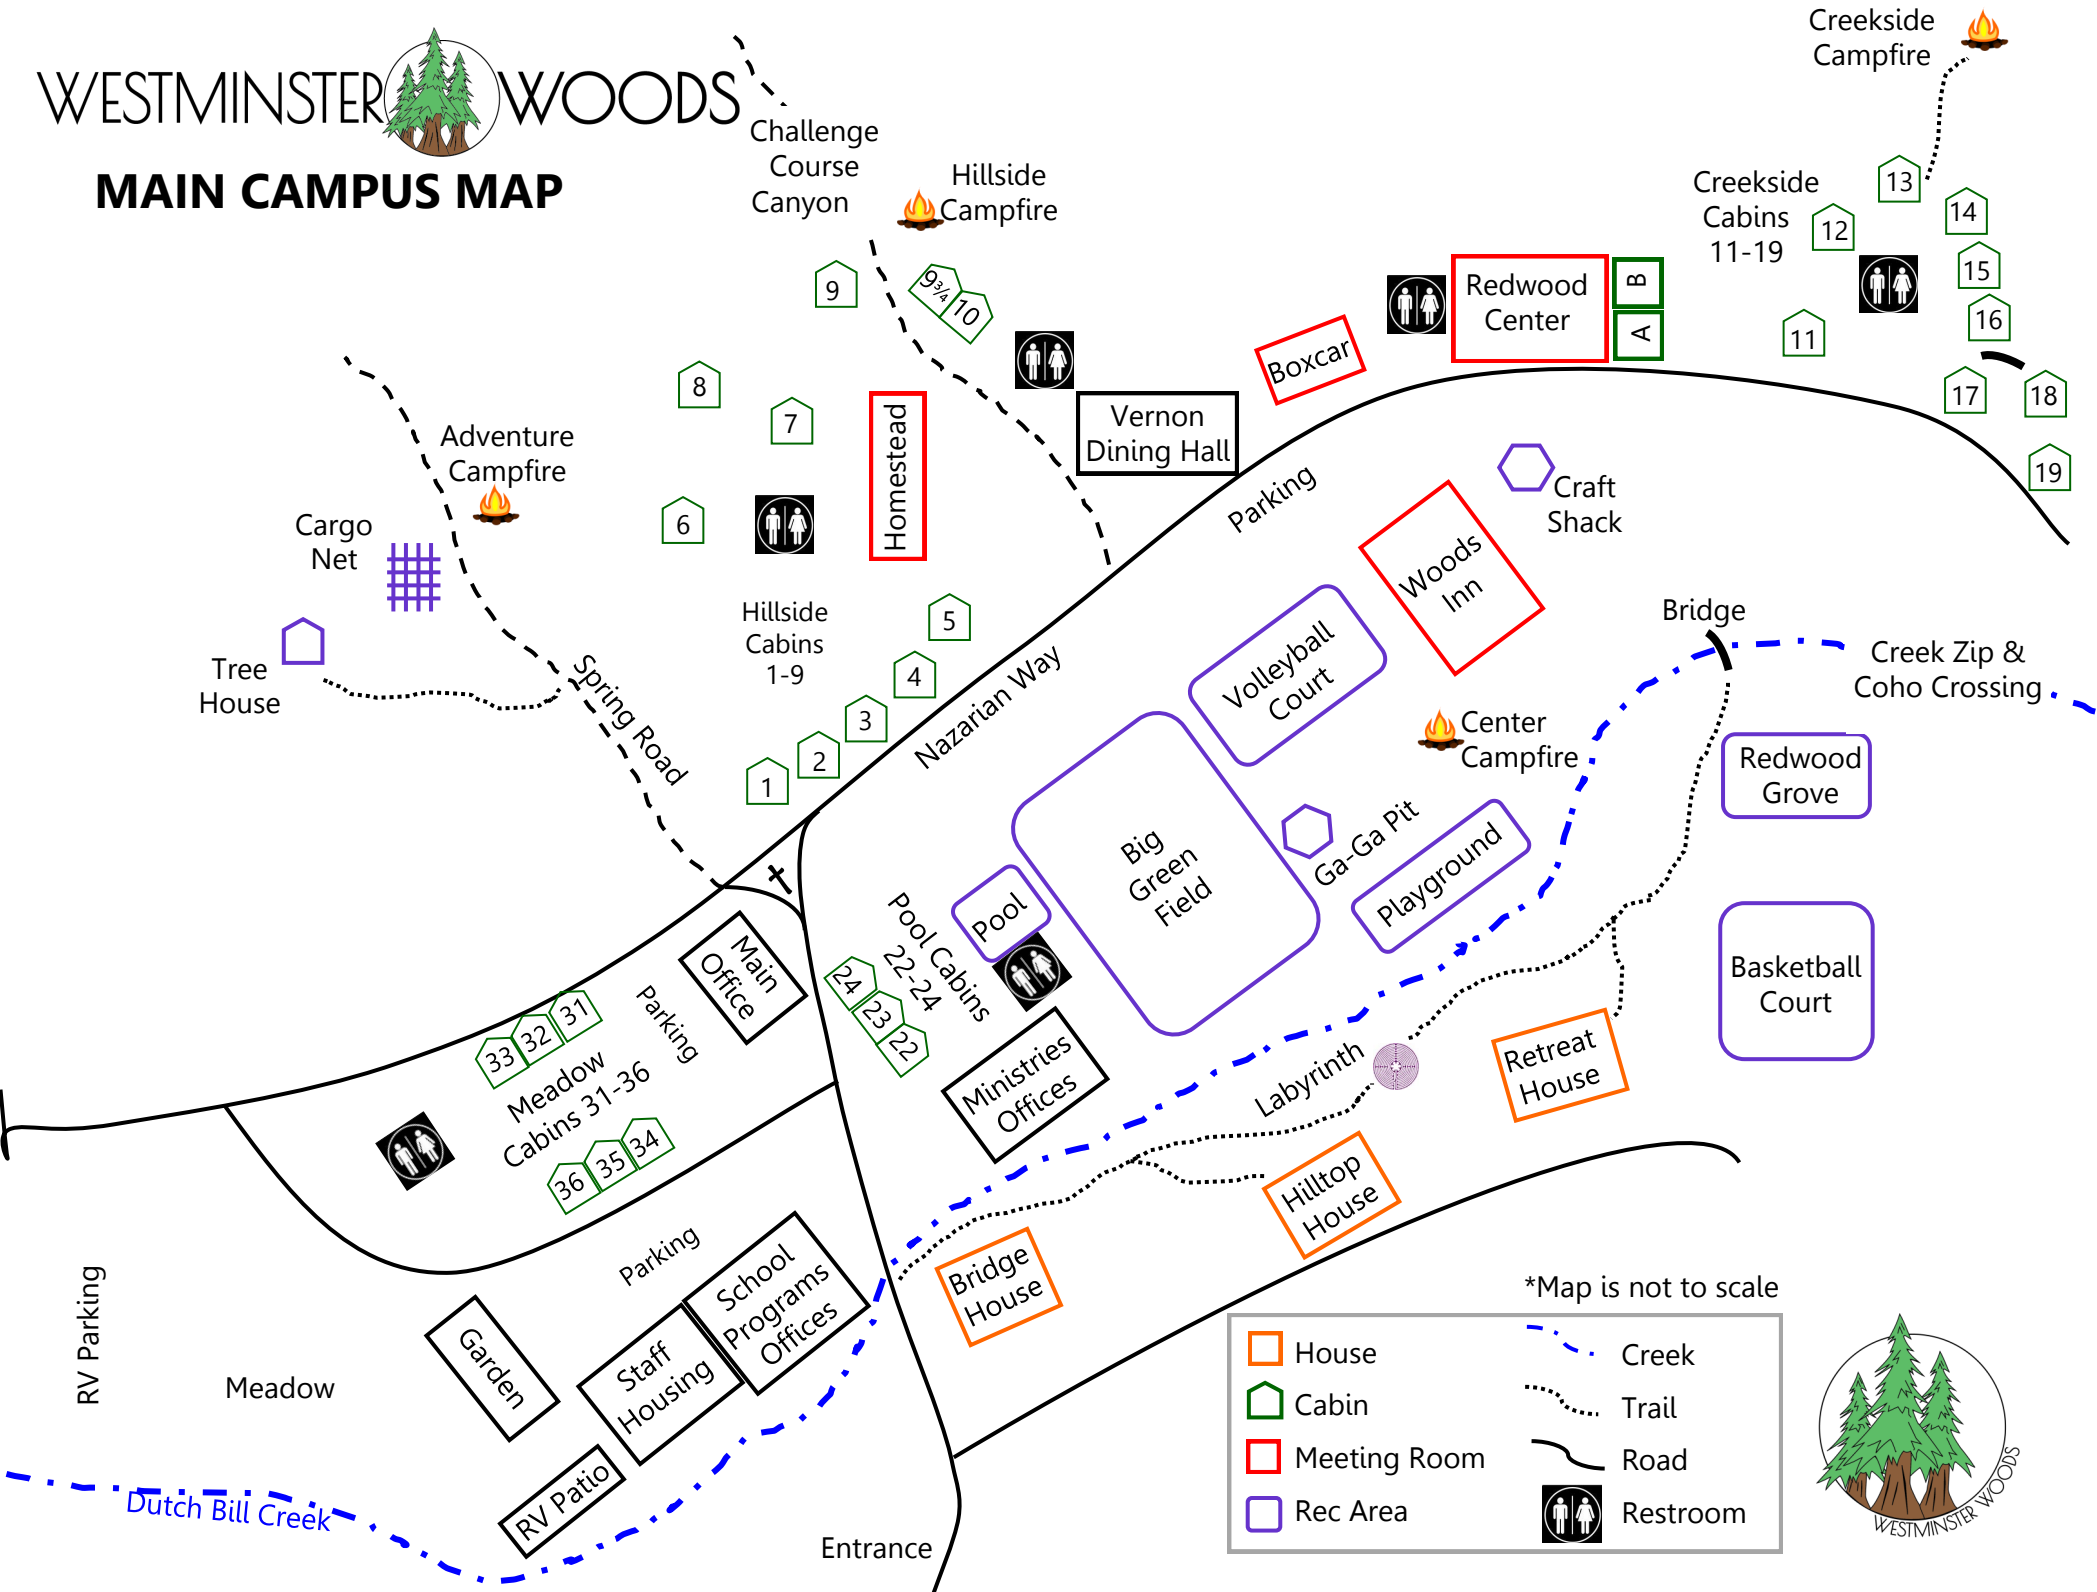

# WESTMINSTER WOODS

## MAIN CAMPUS MAP

\*Map is not to scale

	House		Creek
	Cabin		Trail
	Meeting Room		Road
	Rec Area		Restroom