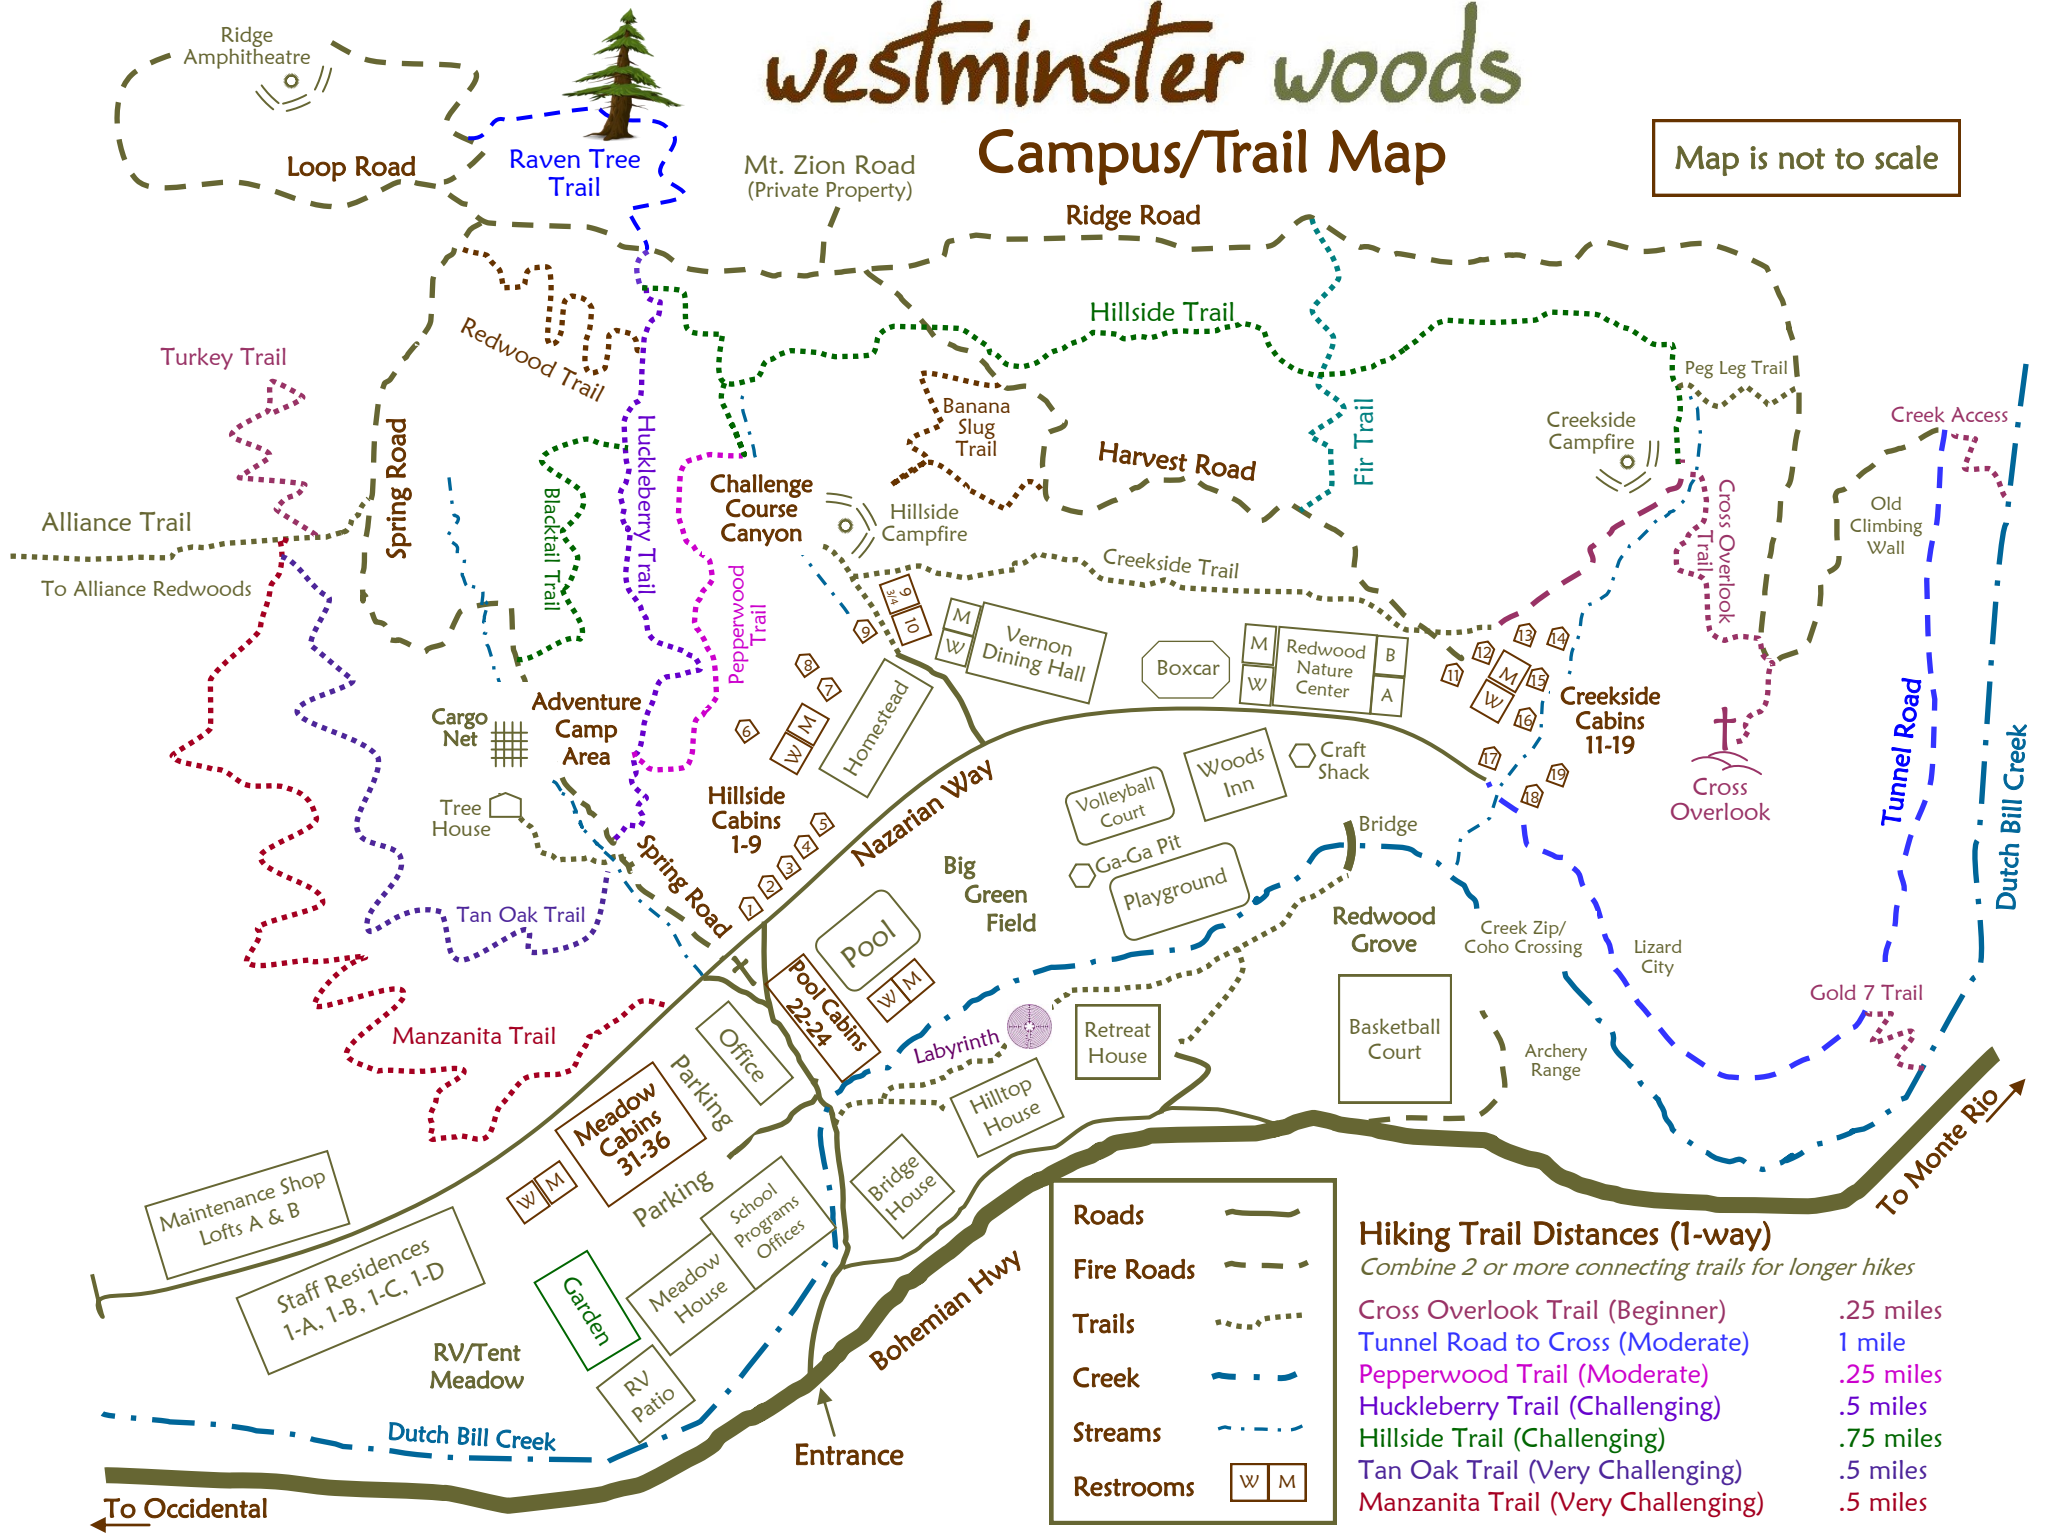

westminster woods

Campus/Trail Map

Map is not to scale

Roads —————

Fire Roads - - - - -

Trails .....

Creek - - - - -

Streams - - - - -

Restrooms [W] [M]

Hiking Trail Distances (1-way)
Combine 2 or more connecting trails for longer hikes

Cross Overlook Trail (Beginner)	.25 miles
Tunnel Road to Cross (Moderate)	1 mile
Pepperwood Trail (Moderate)	.25 miles
Huckleberry Trail (Challenging)	.5 miles
Hillside Trail (Challenging)	.75 miles
Tan Oak Trail (Very Challenging)	.5 miles
Manzanita Trail (Very Challenging)	.5 miles

To Occidental

Entrance

To Monte Rio

Dutch Bill Creek

To Alliance Redwoods

Mt. Zion Road (Private Property)

Ridge Road

Loop Road

Raven Tree Trail

Turkey Trail

Redwood Trail

Challenge Course Canyon

Hillside Campfire

Hillside Trail

Banana Slug Trail

Harvest Road

Fir Trail

Creekside Campfire

Peg Leg Trail

Creek Access

Old Climbing Wall

Alliance Trail

Spring Road

Blacktail Trail

Huckleberry Trail

Pepperwood Trail

Creekside Trail

Cross Overlook Trail

Cargo Net

Adventure Camp Area

Tree House

Hillside Cabins 1-9

Nazarian Way

Big Green Field

Volleyball Court

Woods Inn

Craft Shack

Creekside Cabins 11-19

Cross Overlook

Manzanita Trail

Tan Oak Trail

Spring Road

Pool

Retreat House

Playground

Redwood Grove

Creek Zip/ Coho Crossing

Lizard City

Gold 7 Trail

Maintenance Shop
Lofts A & B

Staff Residences
1-A, 1-B, 1-C, 1-D

RV/Tent Meadow

Garden

Parking

Meadow House

RV Patio

Office

Pool Cabins 22-24

Parking

School Programs Offices

Bridge House

Hilltop House

Retreat House

Basketball Court

Archery Range

Bohemian Hwy

Entrance