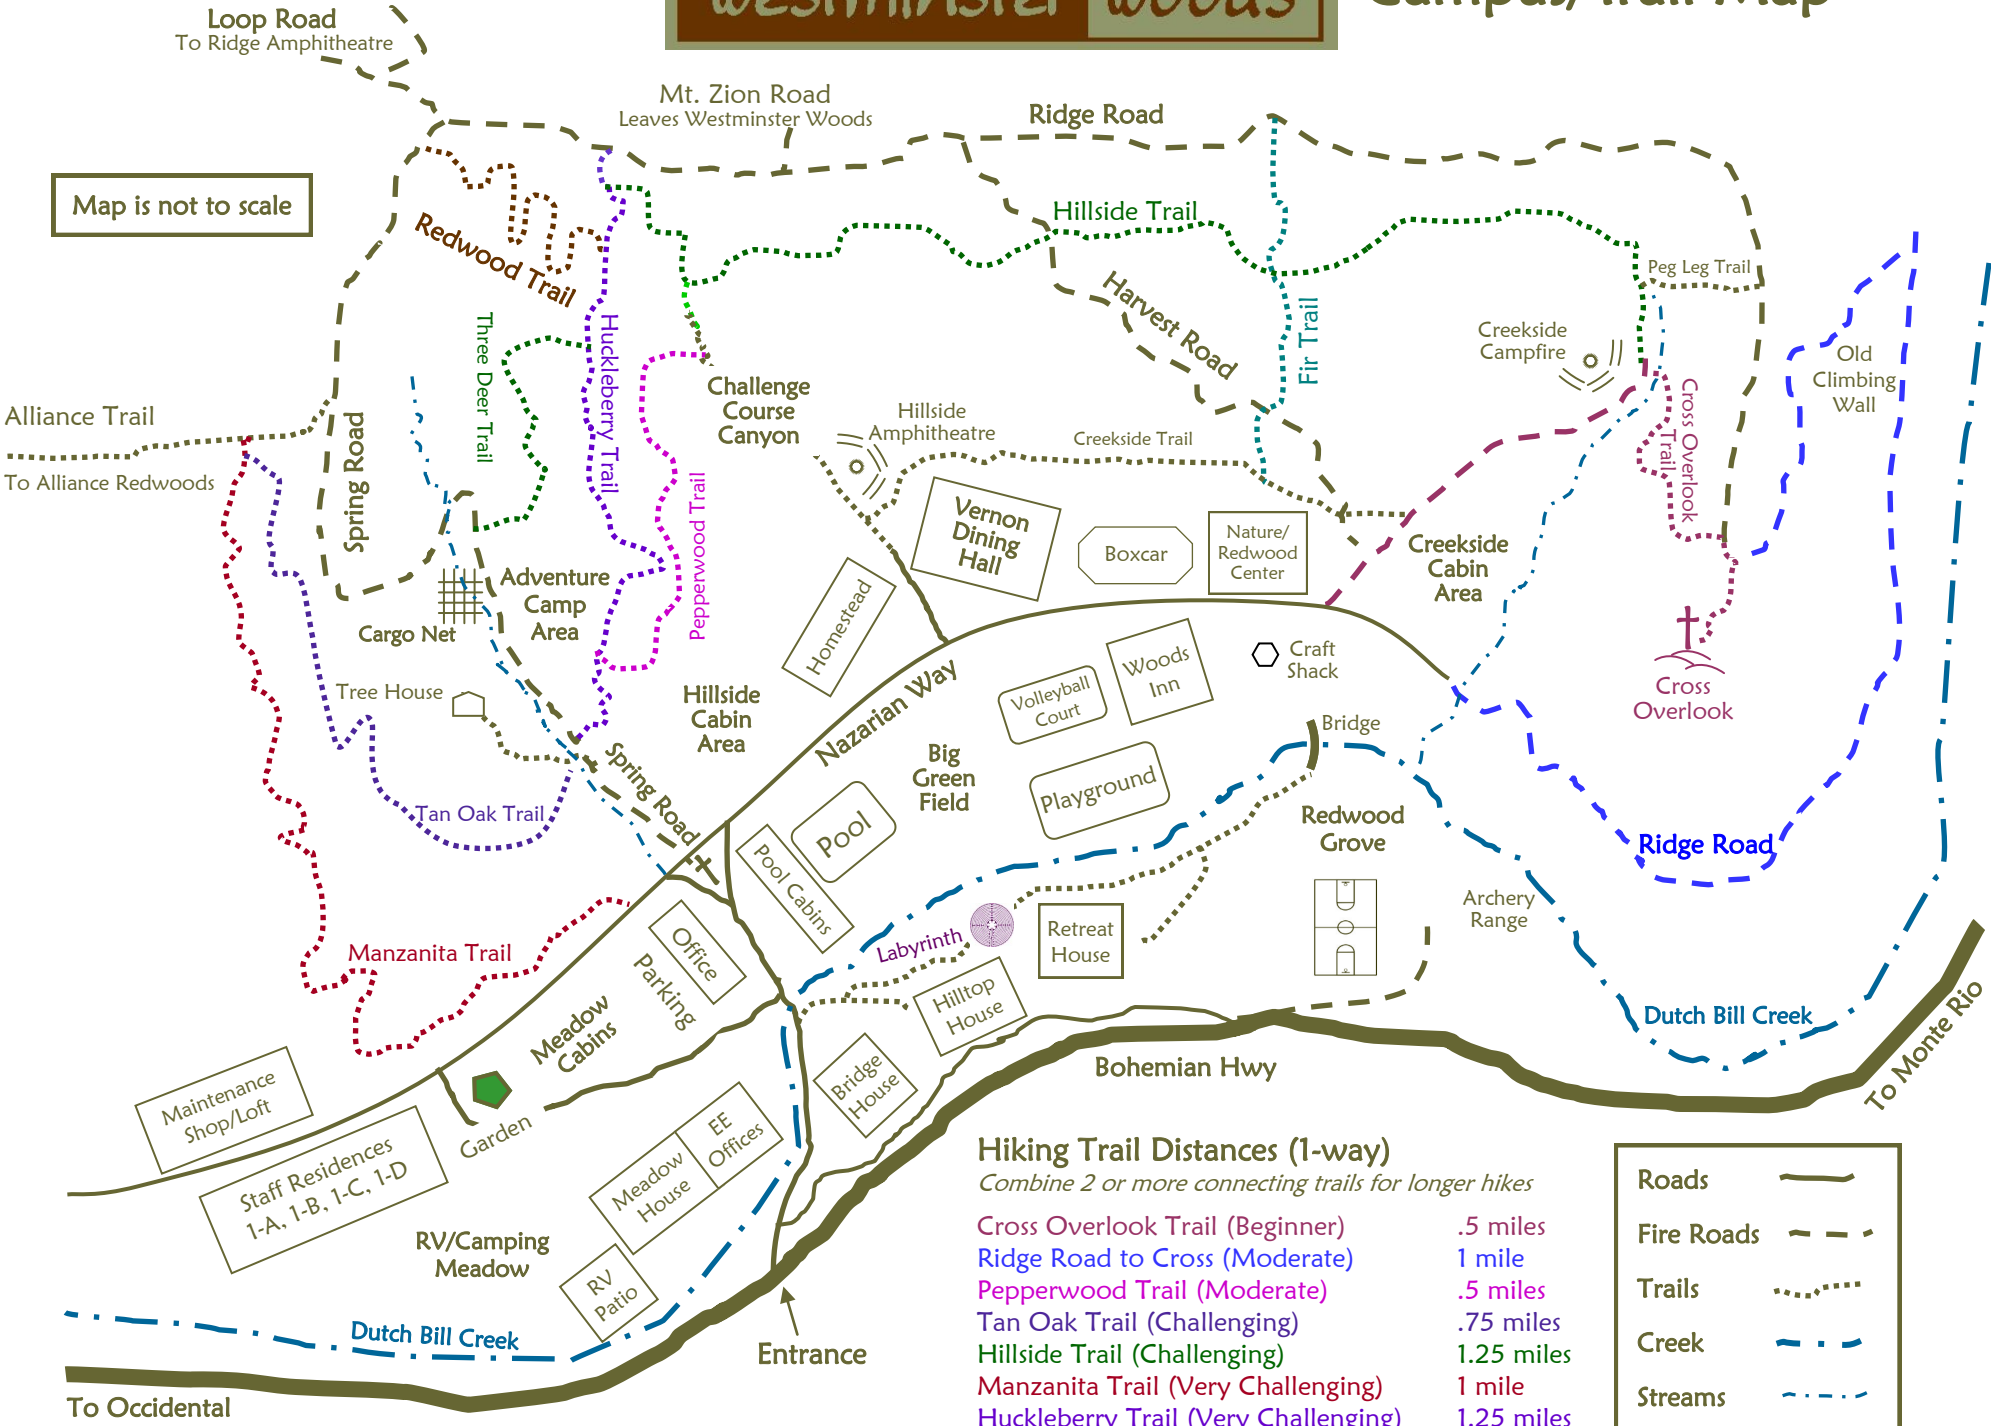

westminster woods

Campus/Trail Map

Map is not to scale

Hiking Trail Distances (1-way)

Combine 2 or more connecting trails for longer hikes

Cross Overlook Trail (Beginner)	.5 miles
Ridge Road to Cross (Moderate)	1 mile
Pepperwood Trail (Moderate)	.5 miles
Tan Oak Trail (Challenging)	.75 miles
Hillside Trail (Challenging)	1.25 miles
Manzanita Trail (Very Challenging)	1 mile
Huckleberry Trail (Very Challenging)	1.25 miles

Roads	
Fire Roads	
Trails	
Creek	
Streams	